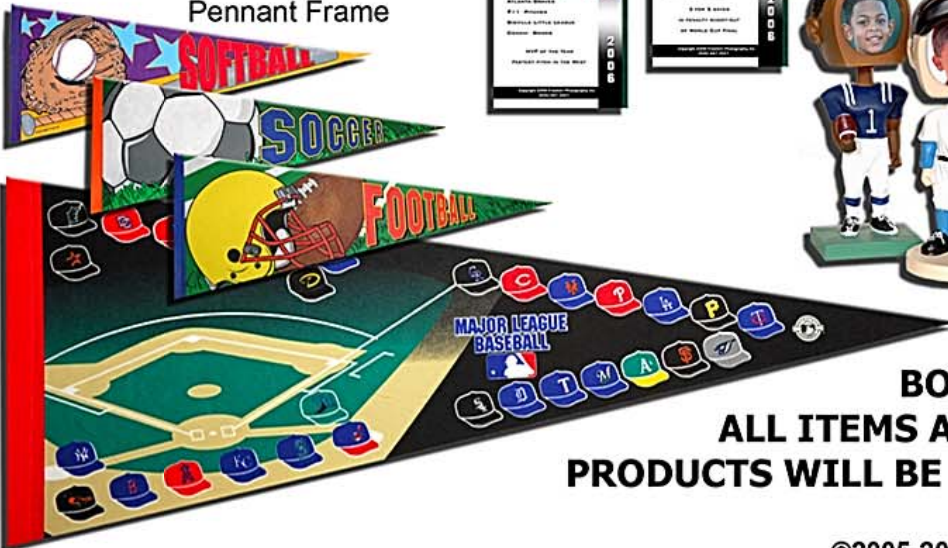

Pennant Frame