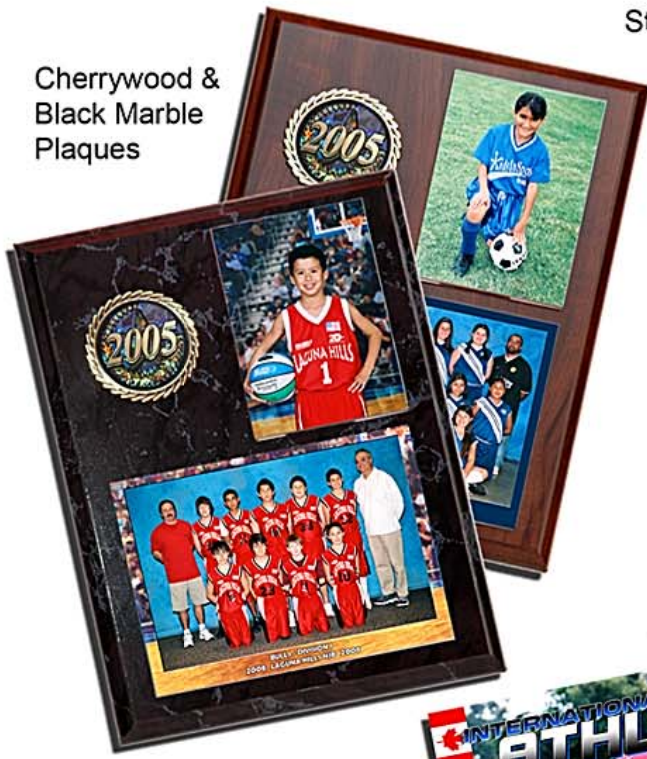

Cherrywood & Black Marble Plaques

Statuette